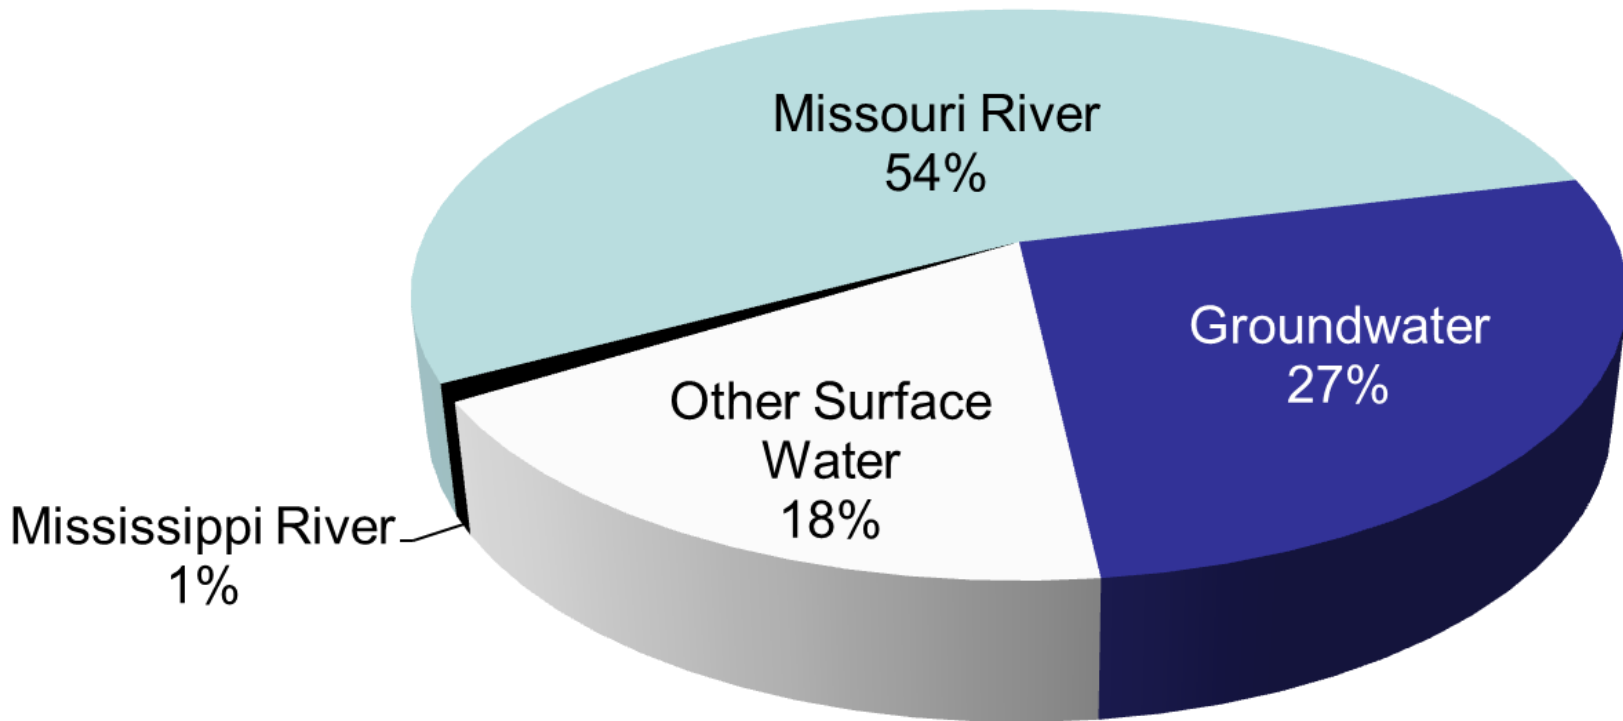

MISSOURI
DEPARTMENT OF
NATURAL RESOURCES

Managing Our Waters – the Missouri 4.0 Way

Sara Parker Pauley

PREACHING

TO THE CHOIR

Earth's Water Supply

Missouri's Sources of Water

(Percent Population Served)

MISSOURI
DEPARTMENT OF
NATURAL RESOURCES

*Lack of
Awareness

Out of Sight;
Out of Mind

*Infrastructure
Needs

*Burden
on Small
Communities

*Decreasing
Staff & Funding

*Emerging
Contaminants

*Regulatory Burden